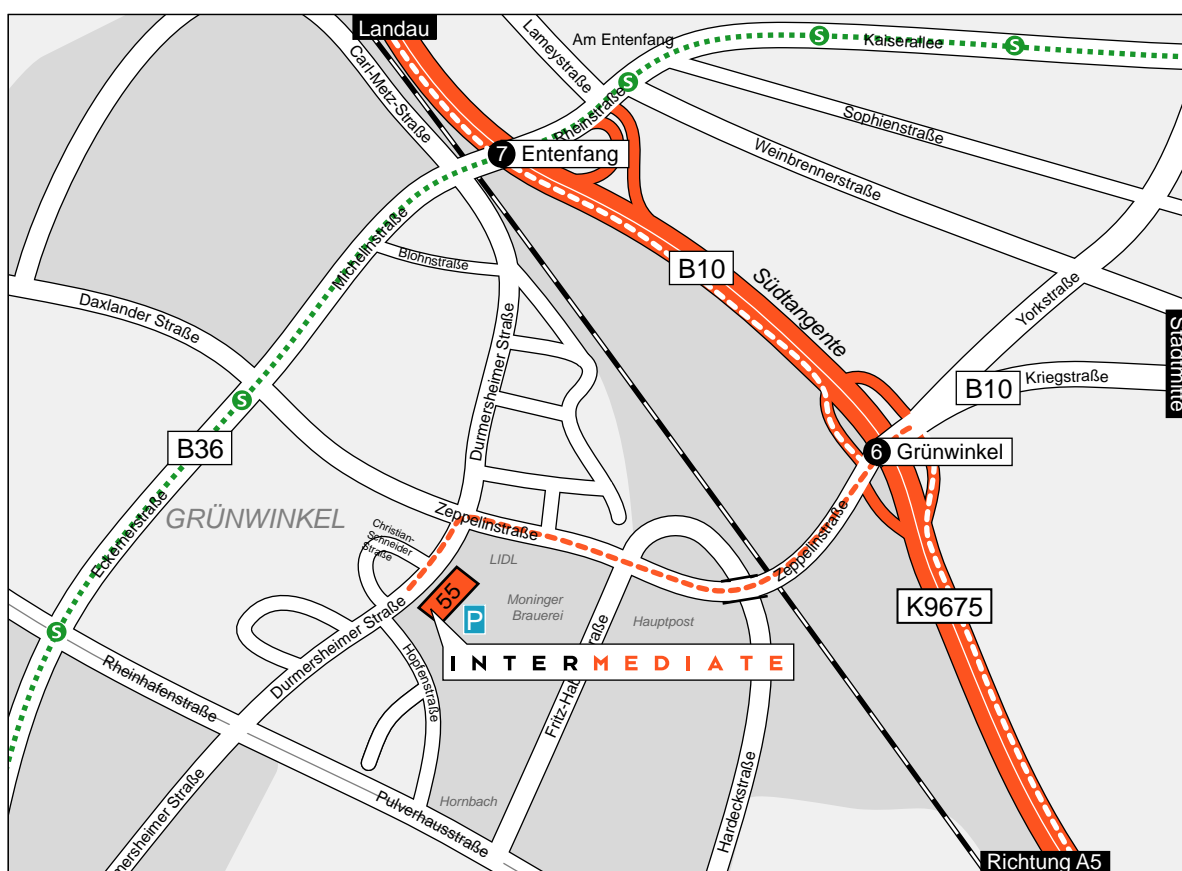

INTERMEDIATE

How to find us:

Intermediate GmbH & Co. KG
Durmersheimer Straße 55
D-76185 Karlsruhe

<http://www.intermediate.de>
info@intermediate.de

t +49 (0)721-98644-50
f +49 (0)721-98644-99

By car

A5 – Take the exit "Karlsruhe Mitte", direction "Landau" onto the B10/K9675 (careful: speed limit of max. 80 km/h applies). Then take the exit "Grünwinkel", junction number 6. Turn left at the traffic lights and cross the bridge to "Grünwinkel". This road is called "Zepelinstraße". Turn left again onto the "Durmersheimer Straße" at the second set of traffic lights. After about 100 m you will see the 6-story, red brick office building of Intermediate (No. 55). Possibilities for parking your car are supplied at the back of the building, otherwise use the public carpark.

By tram

Starting from the Central Station (Hauptbahnhof), take the tram Number 6 to Daxlanden. Get off at the stop called "Eckener Straße". Turn right into the "Zepelinstraße". After about 500m, turn right into "Durmersheimer Straße". After about 100 m you will see the 6-story, red brick office building of Intermediate (No. 55).

By bus

Starting at the Central Station (Hauptbahnhof), take the bus No. 62 to Grünwinkel. Get off the bus at the stop called "Sinner". The bus stop is located just outside the 6-story, red brick office building of Intermediate (No. 55).