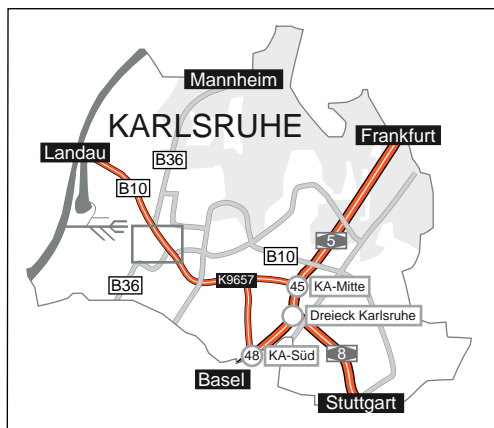

INTERMEDIATE

How to find us:

Intermediate GmbH & Co. KG
Durmersheimer Straße 55
D-76185 Karlsruhe

<http://www.intermediate.de>
info@intermediate.de

t +49 (0)721-98644-50
f +49 (0)721-98644-99

By car

A5 – Take the exit "Karlsruhe Mitte", direction "Landau" onto the B10/K9675 (careful: speed limit of max. 80 km/h applies). Then take the exit "Grünwinkel", junction number 6. Turn left at the traffic lights and cross the bridge to "Grünwinkel". This road is called "Zepelinstraße". Turn left again onto the "Durmersheimer Straße" at the second set of traffic lights. After about 100 m you will see the 6-story, red brick office building of Intermediate (No. 55). Possibilities for parking your car are supplied at the back of the building, otherwise use the public carpark.

By tram

Starting from the Central Station (Hauptbahnhof), take the tram Number 6 to Daxlanden. Get off at the stop called "Eckener Straße". Turn right into the "Zepelinstraße". After about 500m, turn right into "Durmersheimer Straße". After about 100 m you will see the 6-story, red brick office building of Intermediate (No. 55).

By bus

Starting at the Central Station (Hauptbahnhof), take the bus No. 62 to Grünwinkel. Get off the bus at the stop called "Sinner". The bus stop is located just outside the 6-story, red brick office building of Intermediate (No. 55).